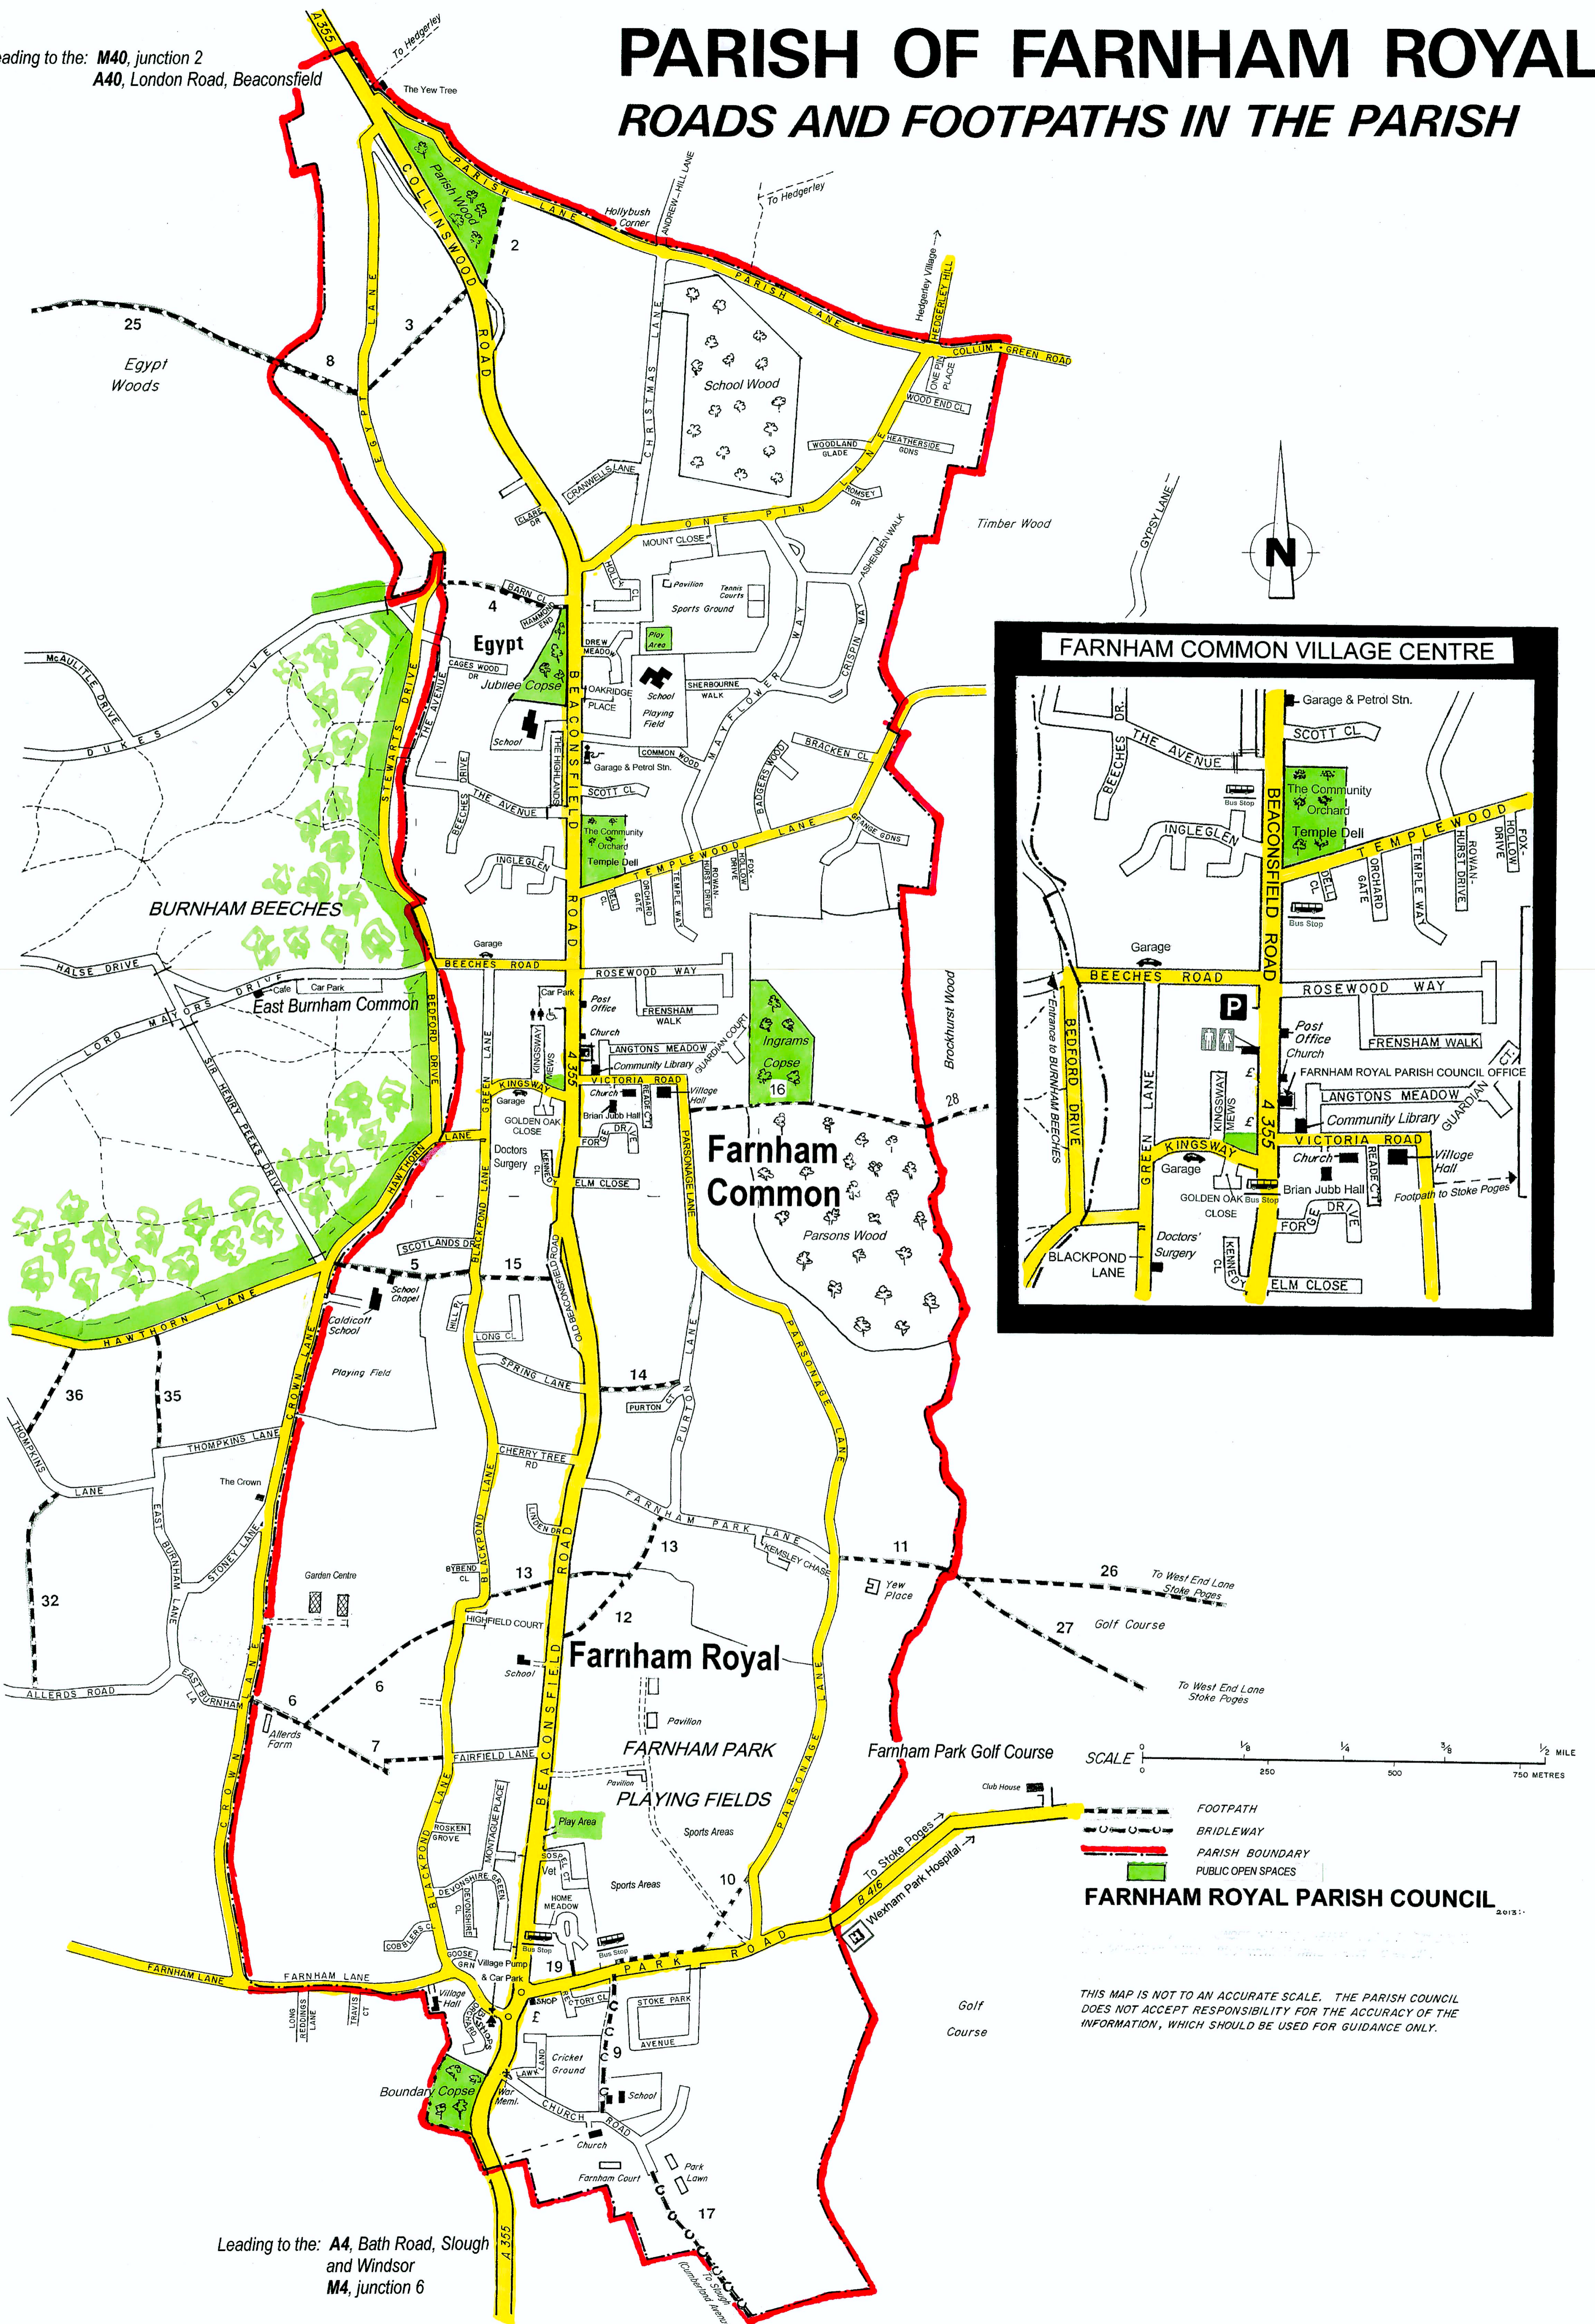

Leading to the: **M40, junction 2**
A40, London Road, Beaconsfield

PARISH OF FARNHAM ROYAL

ROADS AND FOOTPATHS IN THE PARISH

Leading to the: **A4, Bath Road, Slough**
M4, junction 6

- FOOTPATH
 - BRIDLEWAY
 - PARISH BOUNDARY
 - PUBLIC OPEN SPACES
- FARNHAM ROYAL PARISH COUNCIL**

THIS MAP IS NOT TO AN ACCURATE SCALE. THE PARISH COUNCIL DOES NOT ACCEPT RESPONSIBILITY FOR THE ACCURACY OF THE INFORMATION, WHICH SHOULD BE USED FOR GUIDANCE ONLY.